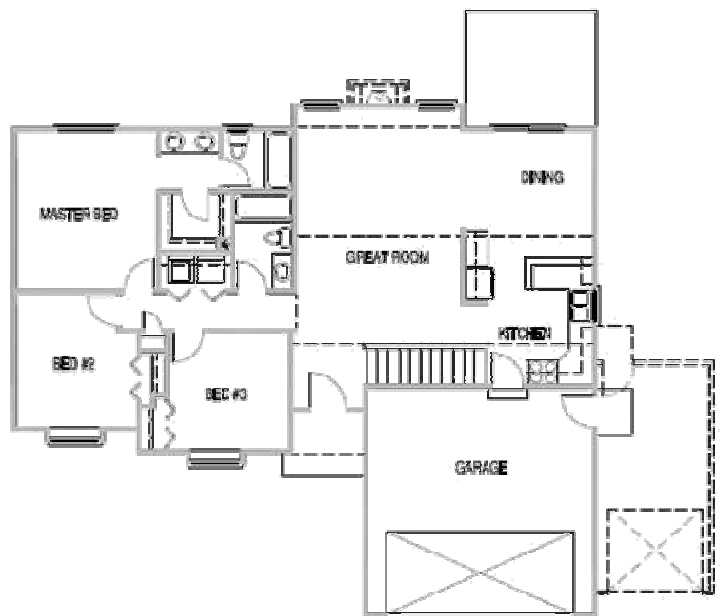

The Belvidere

\$179,900

Unwind in this breathtaking Ranch style home with its open floor plan and vaulted ceilings. The spacious master suite offers a large master bath and walk-in closet, plus two spacious bedrooms, main floor laundry and a patio off the dining area. The two car attached garage and full unfinished basement allow for plenty of room for expansion. What are you waiting for? Call this house "home" today!

*1,271 Finished Square Feet
2,497 Total Square Feet*

343-2113 • 431-1000 

Room Dimensions:

Kitchen: 13' x 13'

Dining Area: 13' x 8'4"

Living Room: 14'8" x 20'

Master Bedroom: 12'4" x 13'10"

Bedroom Two: 9' x 12'

Bedroom Three: 10'8" x 10'8"

Unfinished Basement: 1226 Square Feet