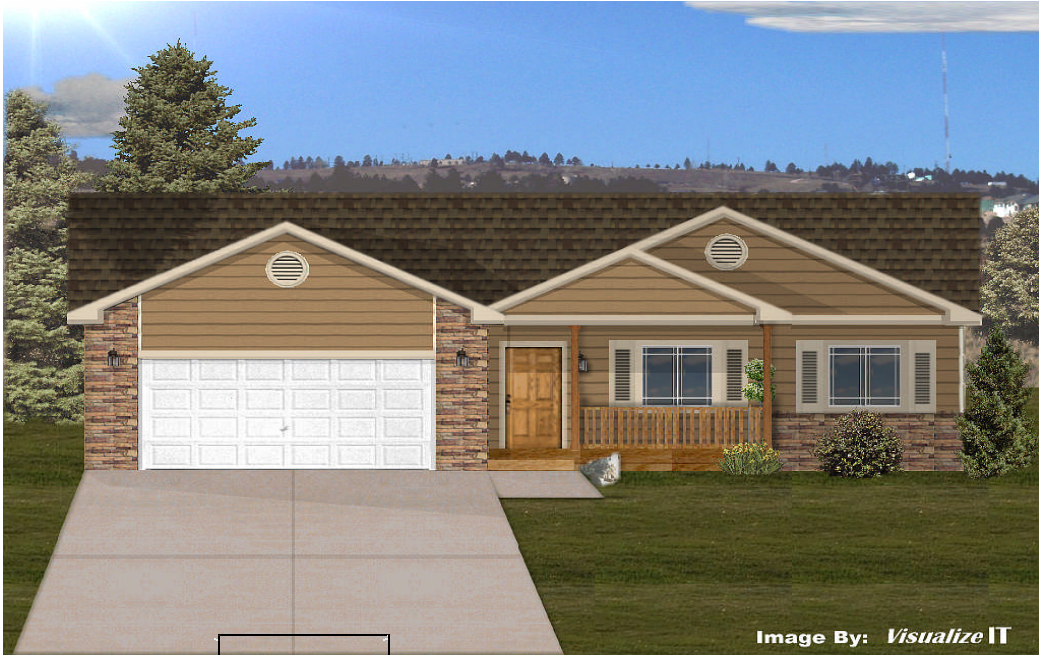

THE MAJESTIC

Image By: *Visualize IT*

MAIN FLOOR PLAN

1395 SQUARE FEET

\$189,900

1395 Finished Sq. Ft.
2669 Total Sq. Ft.