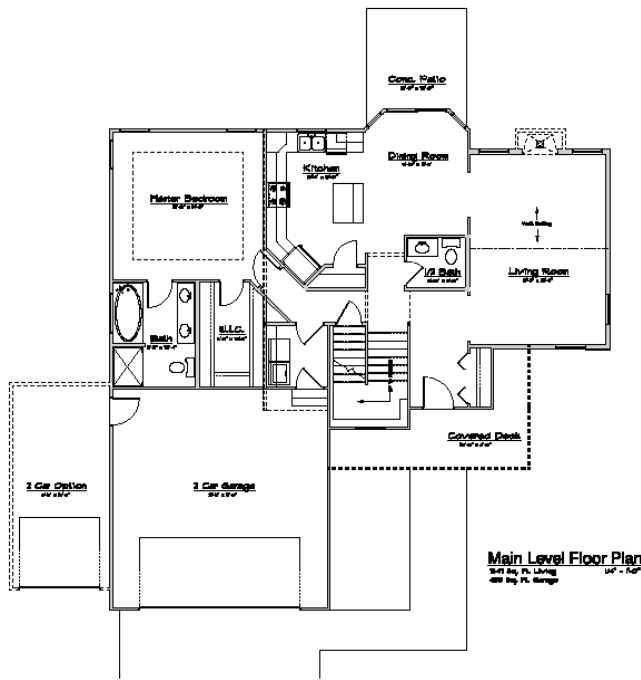

THE BROADMOOR

1788 Finished Sq. Ft.
 3503 Total Sq. Ft.