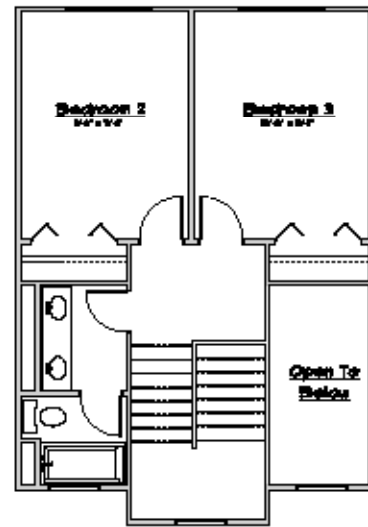

THE BROADMOOR

1788 Finished Sq. Ft.
 3503 Total Sq. Ft.