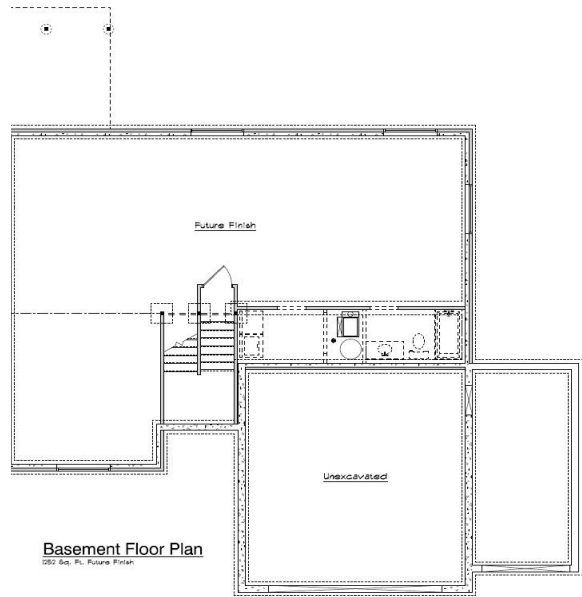

THE KARINGTON

1296 Finished Sq. Ft.
 2548 Total Sq. Ft.