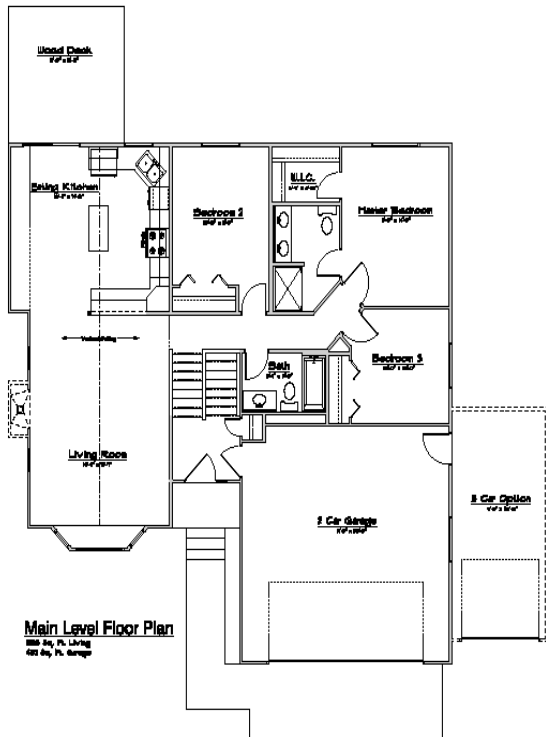

THE KARINGTON

1296 Finished Sq. Ft.
 2548 Total Sq. Ft.