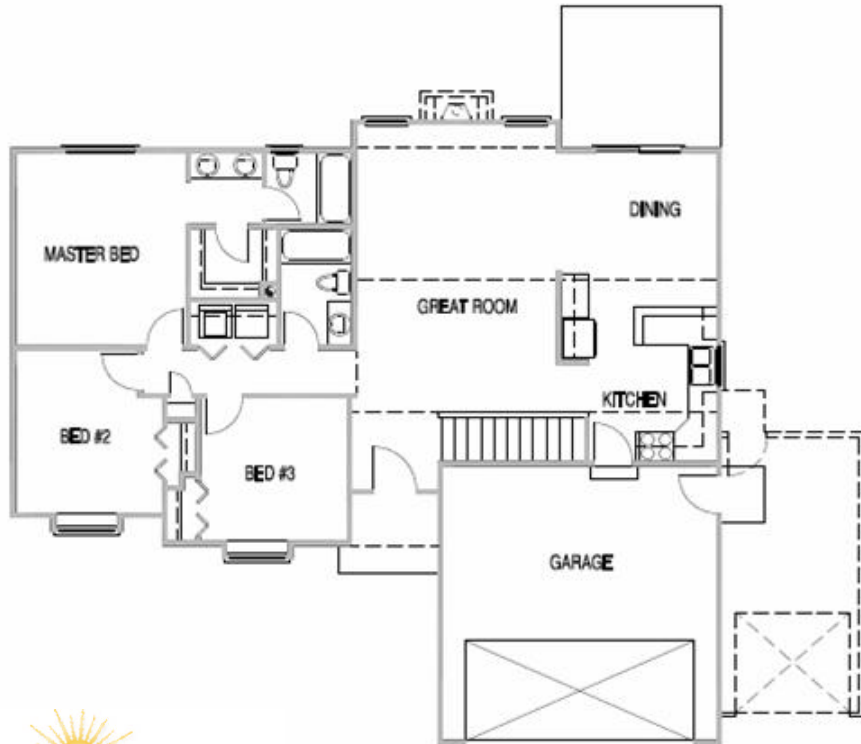

THE RICHMOND

Imaged By: **Visualize IT**

Finished Sq. Ft. 1271
Total Sq. Ft. 2497