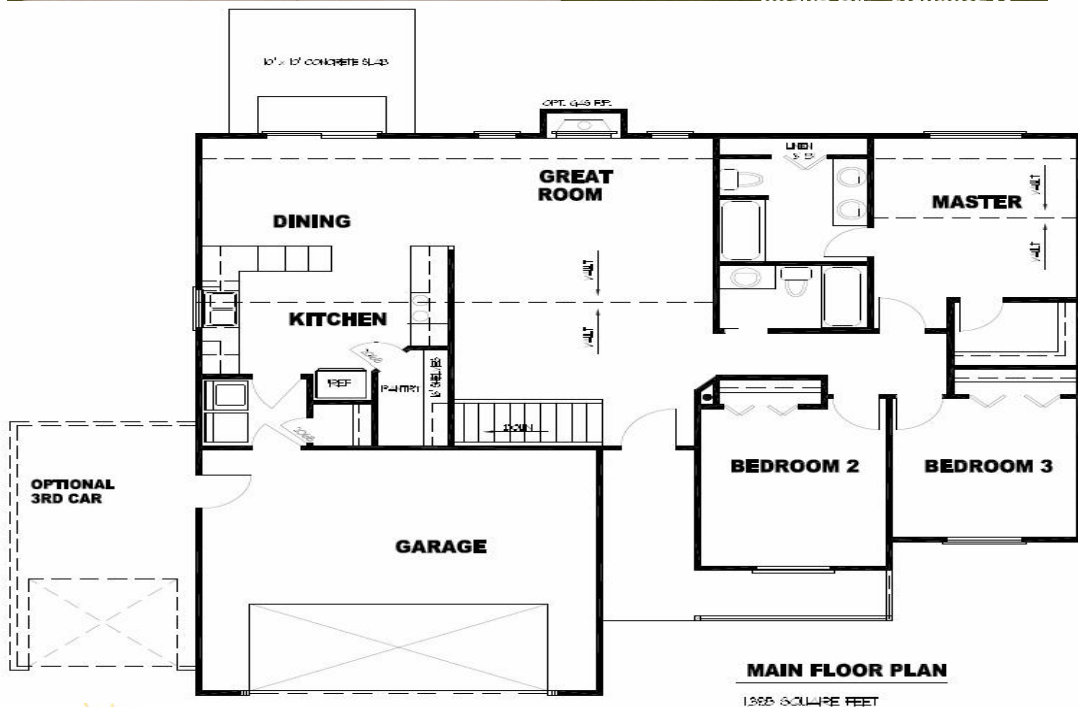

THE WESTMINSTER

Image By: VisualizeIT

1395 Finished Sq. Ft.
2669 Total Sq. Ft