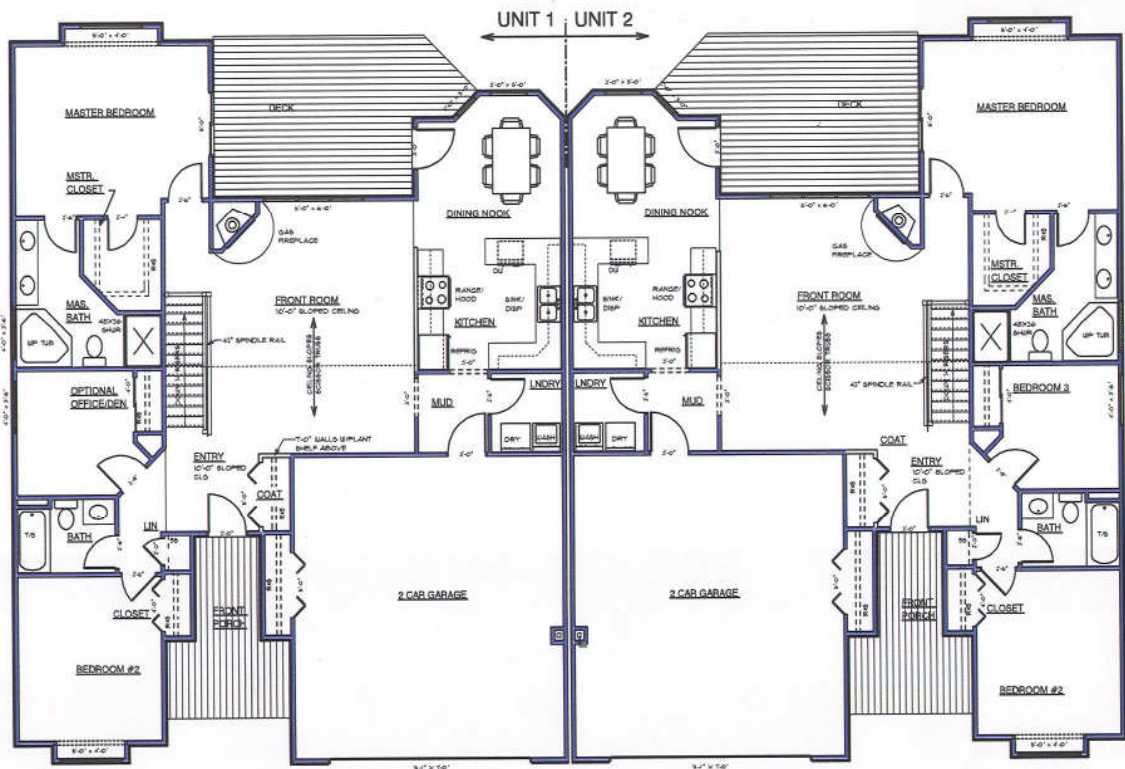

# THE BUCKINGHAM

1548 Finished Sq. Ft.  
3028 Total Sq. Ft.