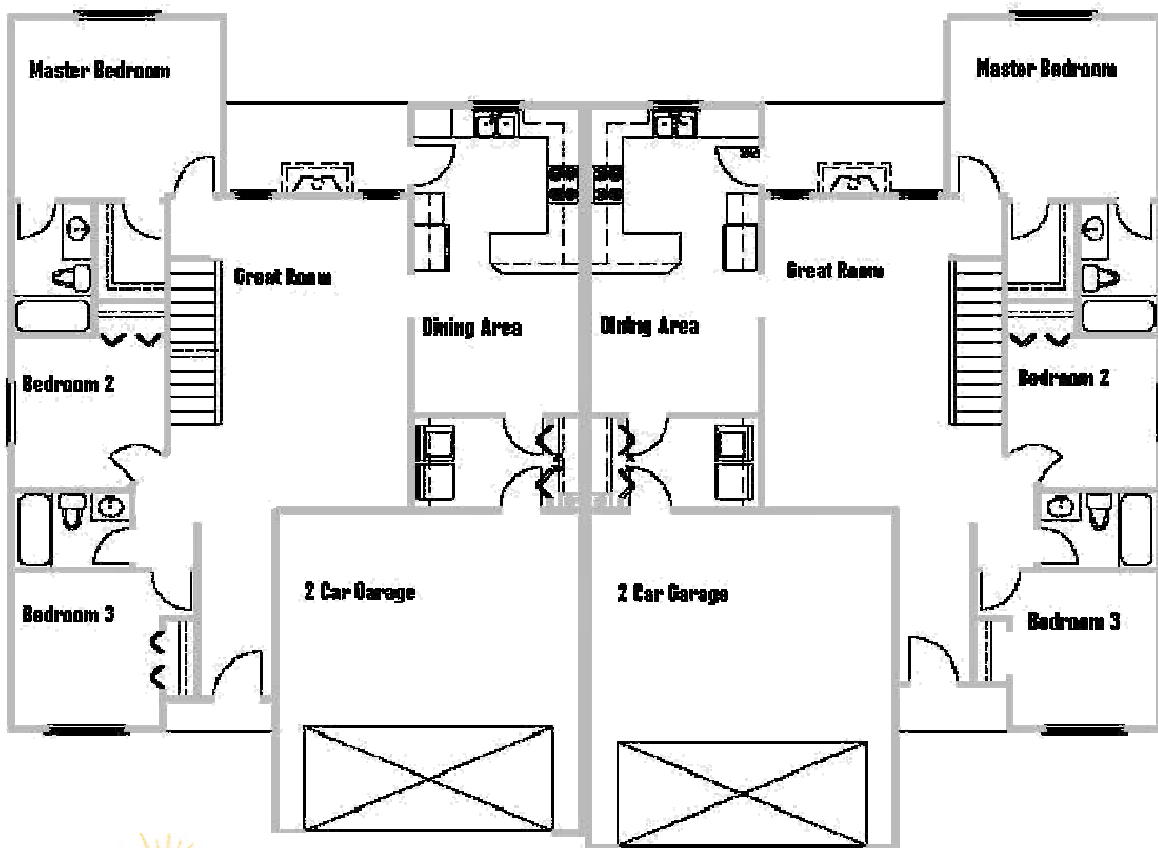

THE CARLISLE

1253 Finished Sq. Ft.
2503 Total Sq. Ft.