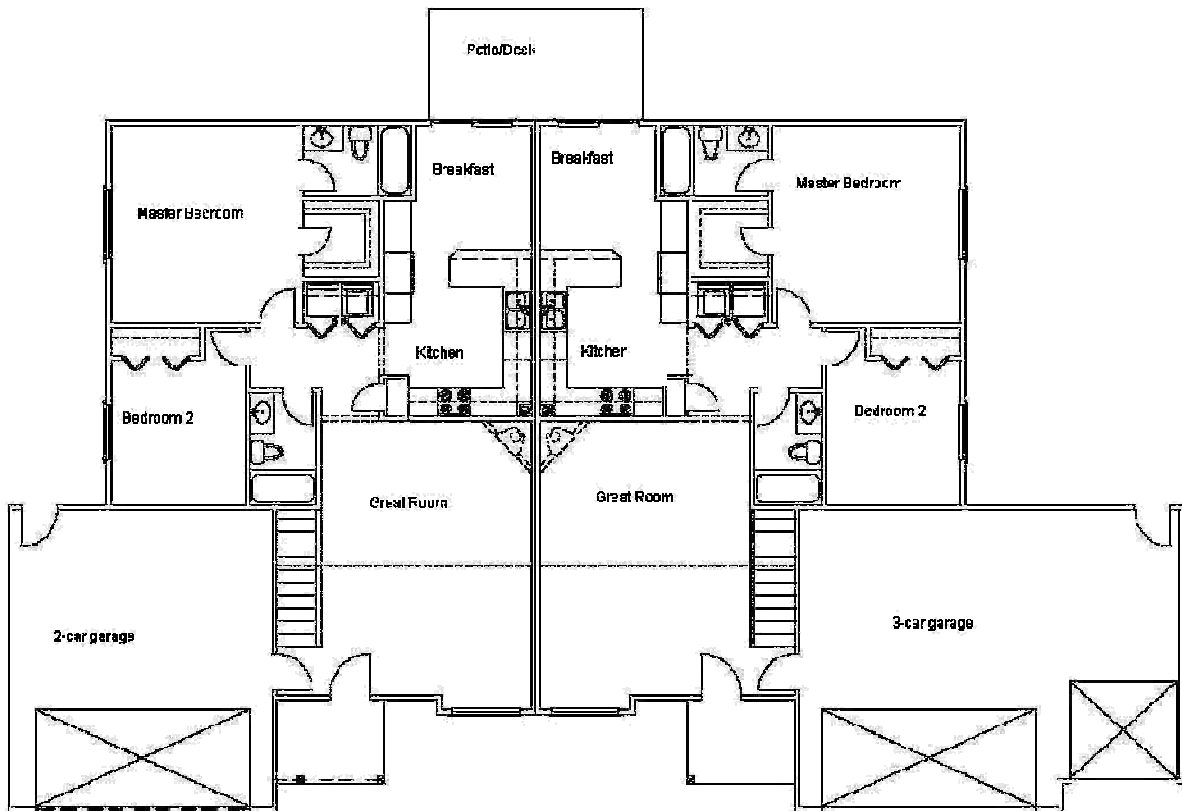

THE CASTELL

1158 Finished Sq. Ft.
2308 Total Sq. Ft.