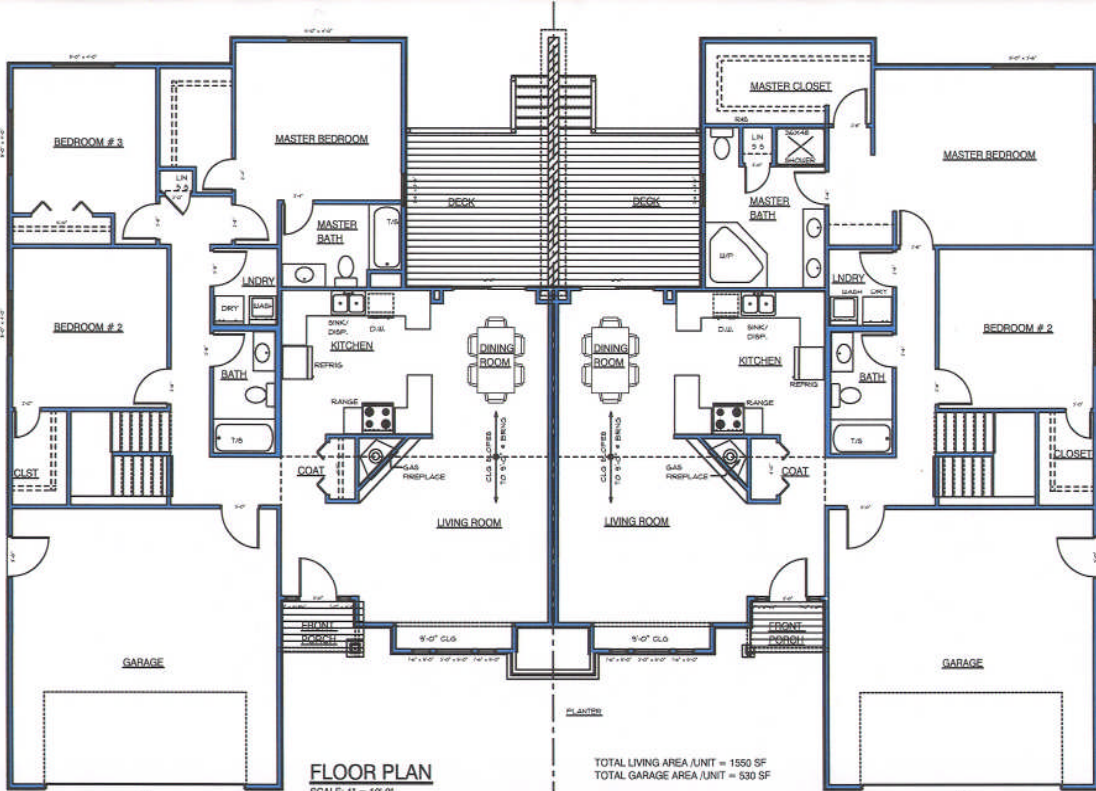

THE HEDINGHAM

1541 Finished Sq. Ft.
3030 Total Sq. Ft.