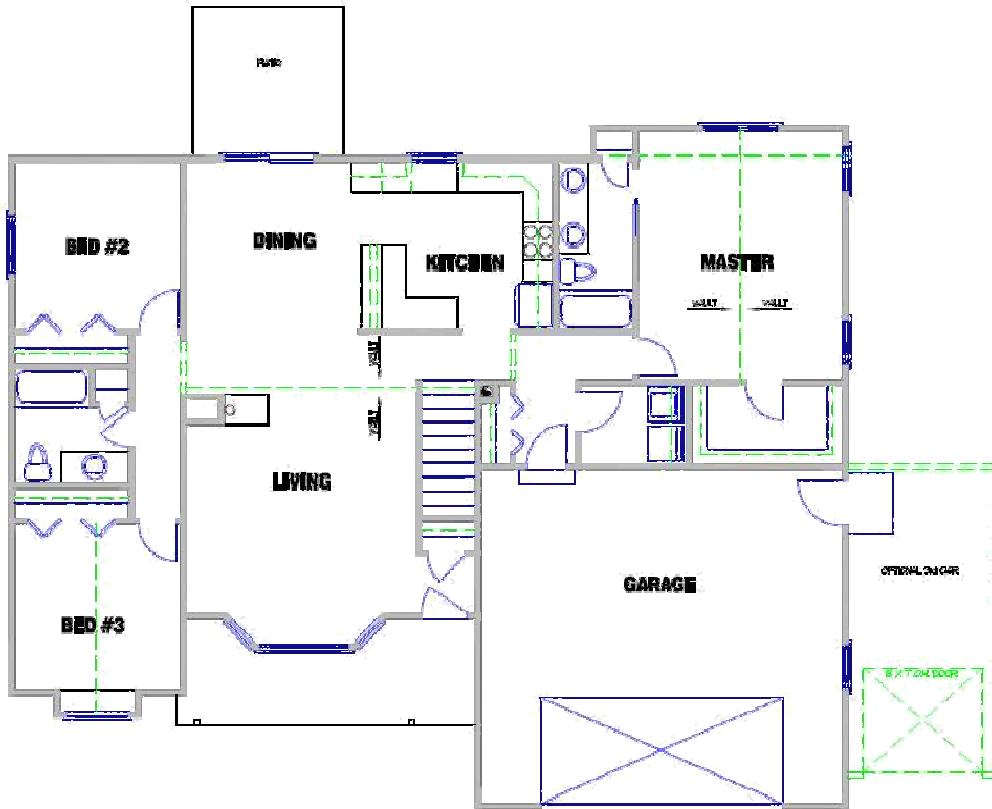

THE TERVEEN

1563 Finished Sq. Ft.
2967 Total Sq. Ft.