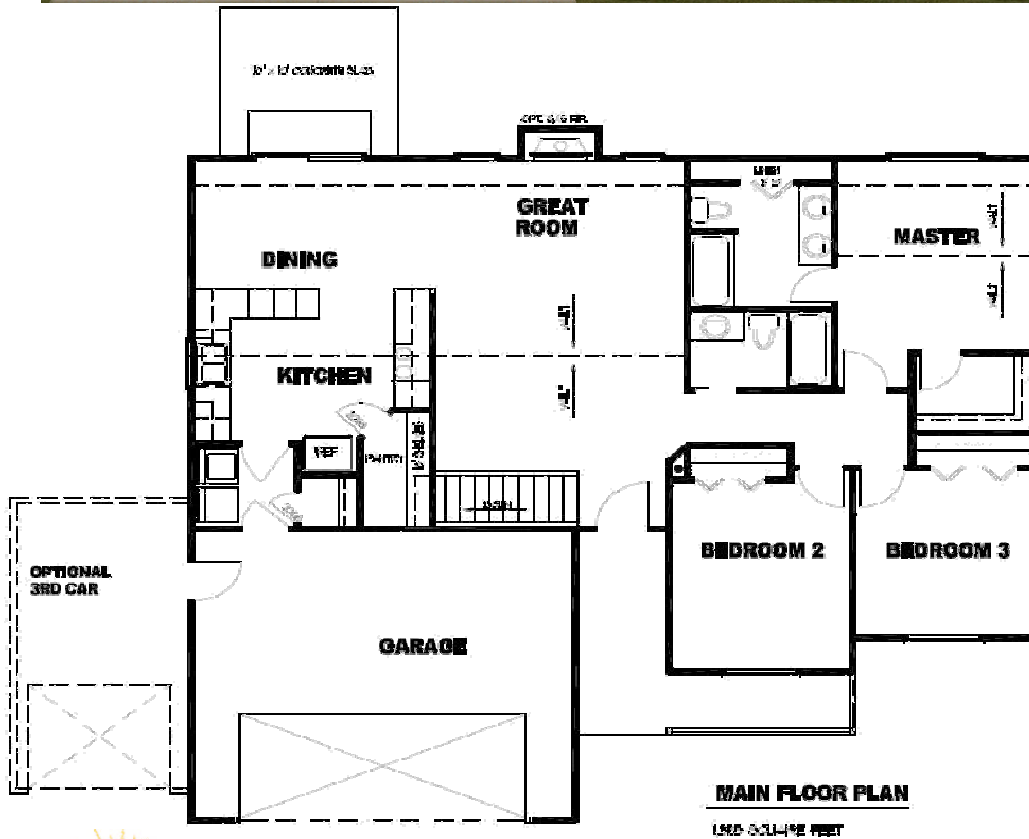

THE BROOKSHIRE

Image By: Visualize IT

MAIN FLOOR PLAN

1339 FINISHED FEET

1339 Finished Sq. Ft.
2669 Total Sq. Ft.