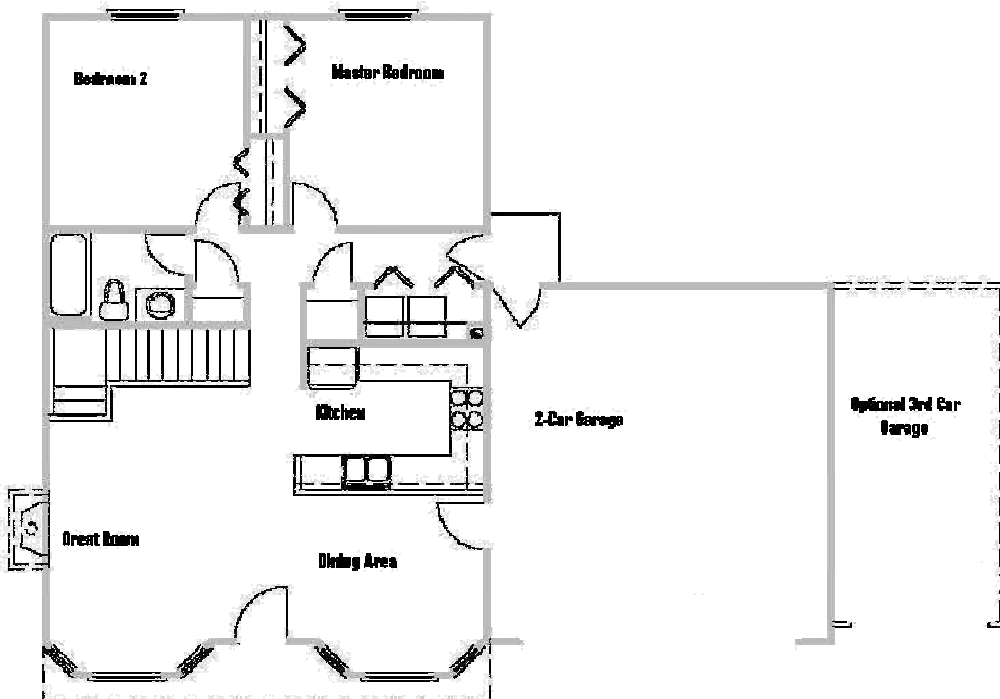

# THE HAWTHORN

1011 Finished Sq. Ft.  
1973 Total Sq. Ft.