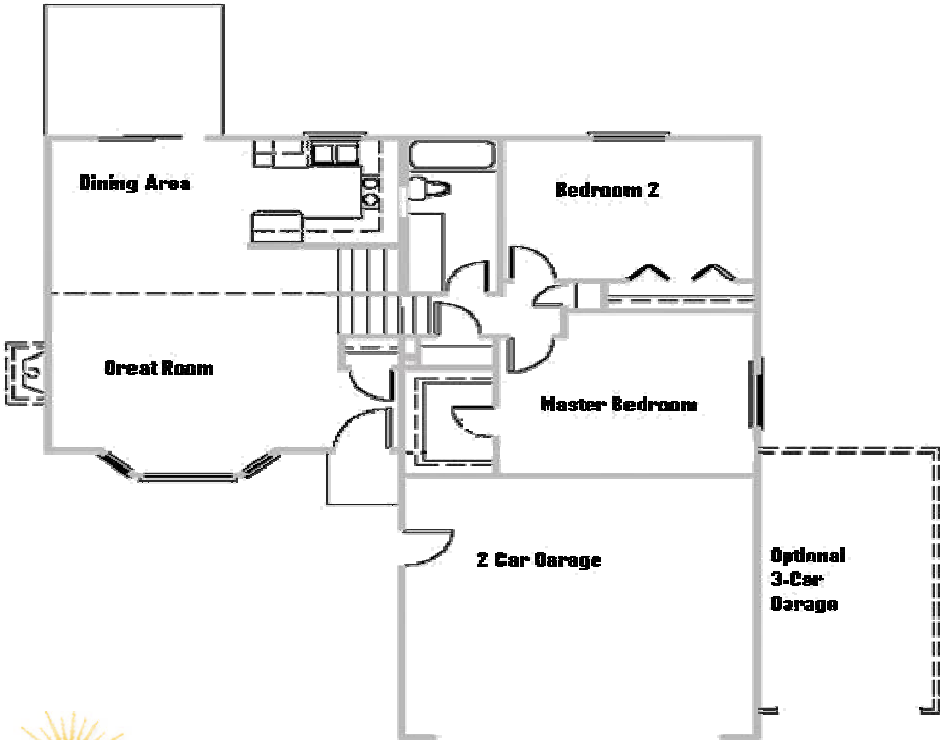

# THE PINEDALE

1005 Finished Sq. Ft.  
1453 Total Sq. Ft.