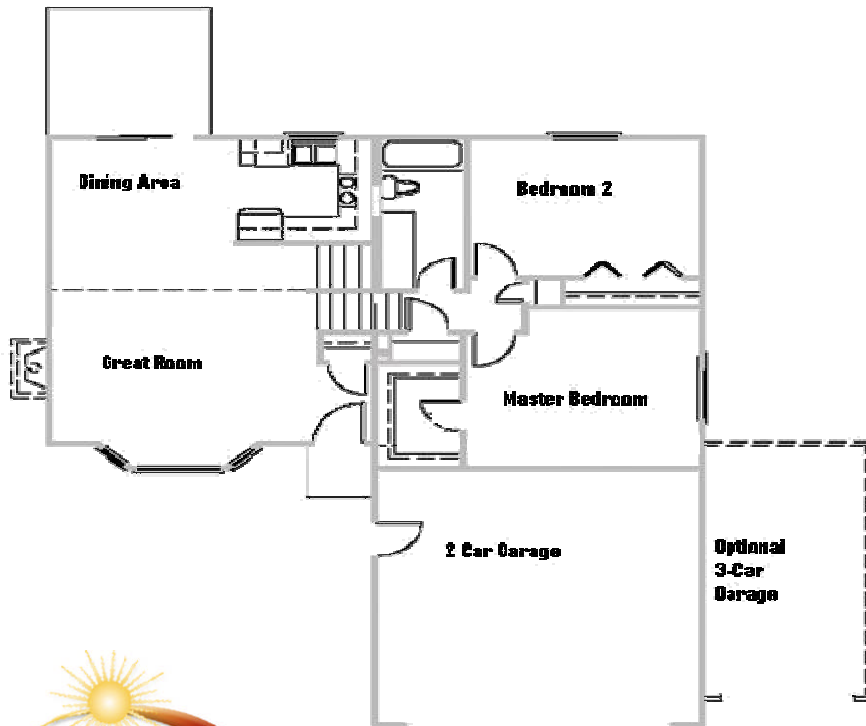

THE SANIBEL

1005 Finished Sq. Ft.
1453 Total Sq. Ft.