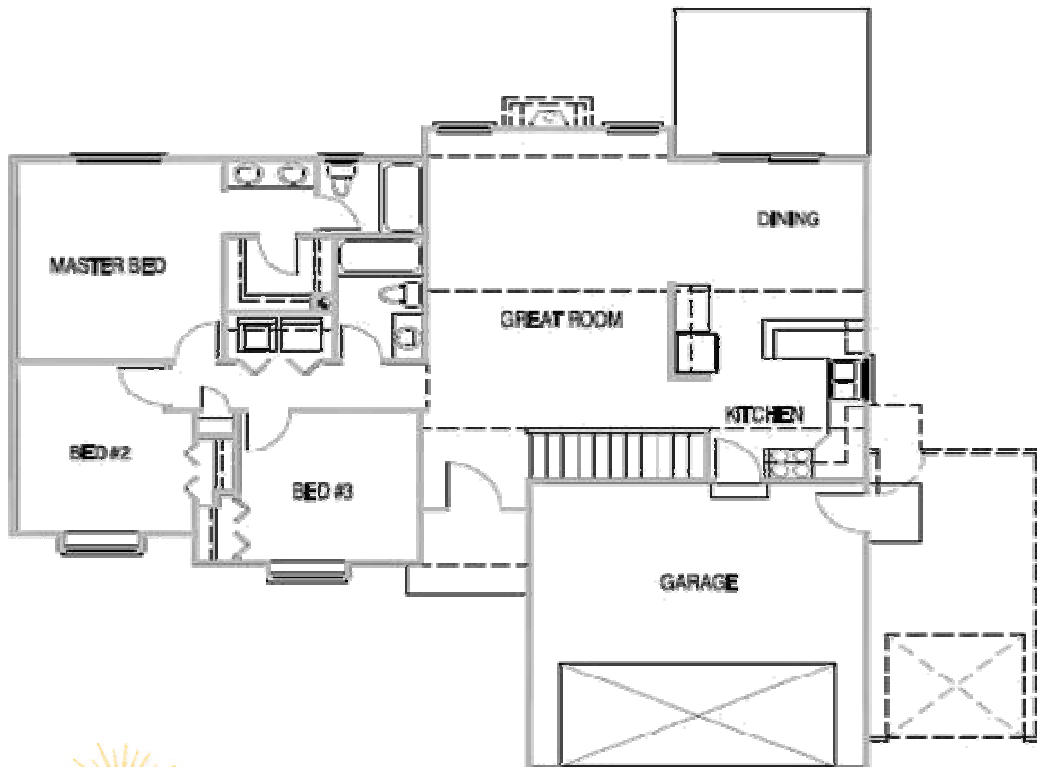

# THE SERENA

1271 Finished Sq. Ft.  
2497 Total Sq. Ft.