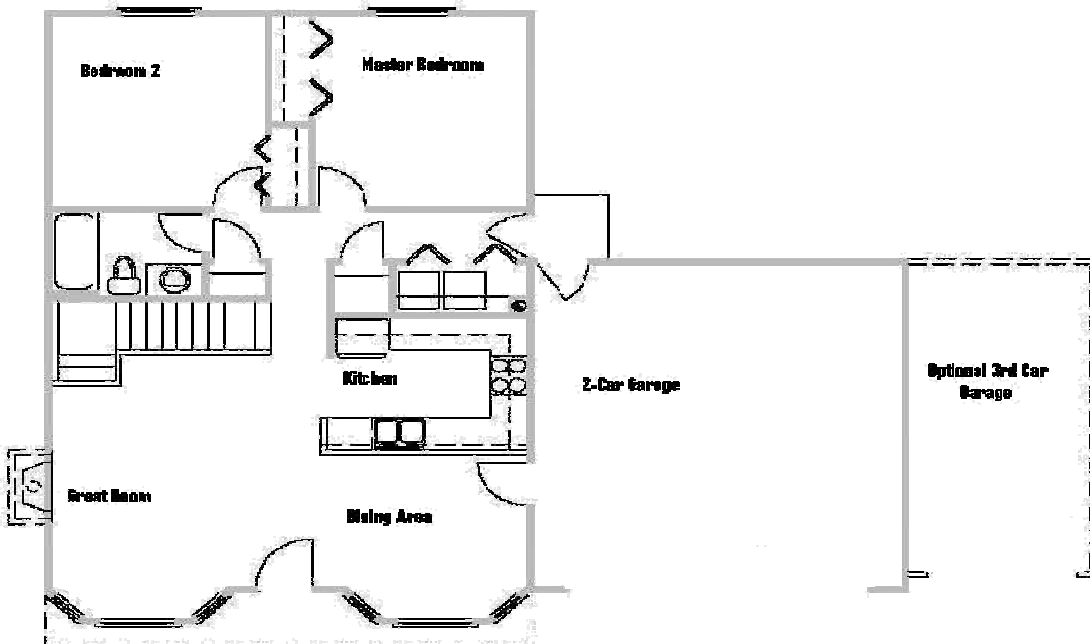

THE TAMPA

985 Finished Sq. Ft.
1942 Total Sq. Ft.