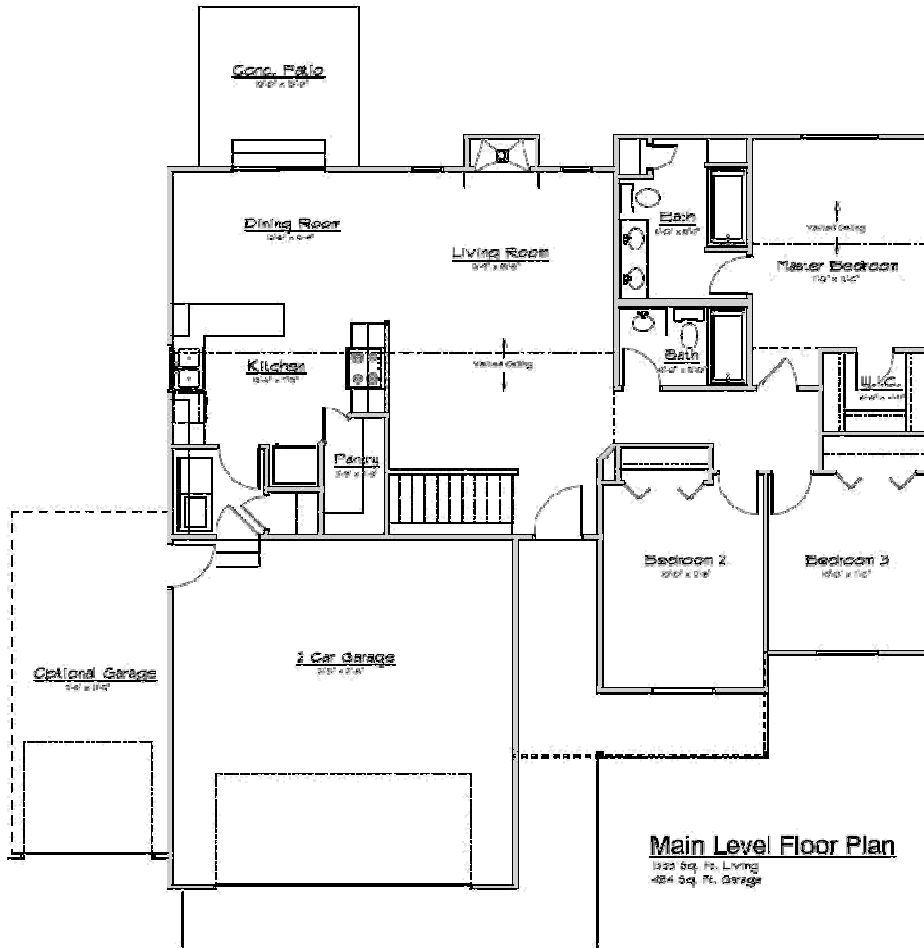

THE TUCSON

1339 Finished Sq. Ft.
2669 Total Sq. Ft.